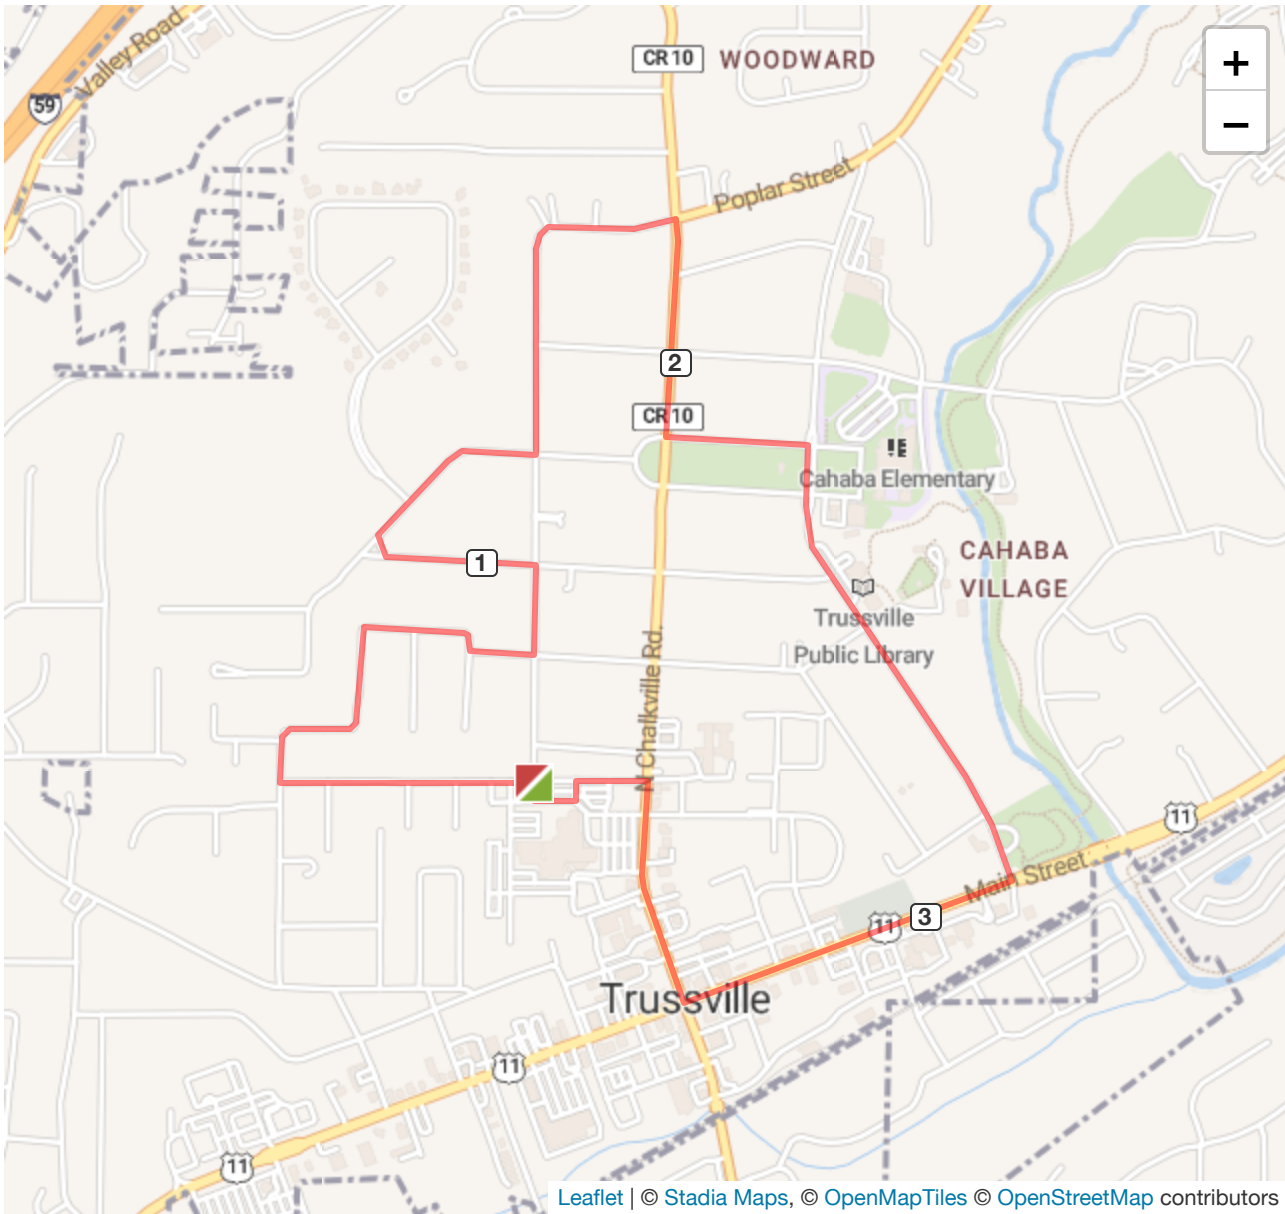

mapometer - unnamed route

Distance
3.79 ml

ascent
203 ft

descent
203 ft